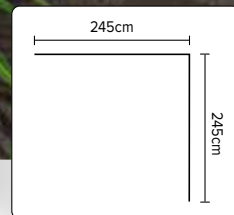

chair 74x74x67cm, bench 194x74x67cm, table 150x74x60cm  
 aluminium frame matt champagne, rope coffee color  
 277gr/m<sup>2</sup> olefin cushion, top: 6mm HPL

72x87x75/38cm, steel frame matt black  
FSC Limbali wood, 270g/m<sup>2</sup> olefin fabric on front side  
cushion padded with sponge and backside 600D polyester

**43323**

**Uittreктаfel Lagos**

Ausziehtisch Lagos

180/240x100cm

aluminium frame matt anthracite

top: 5mm SPC

**43171**

**Loungeset Barbados**  
**Lounge-Set Barbados**

with sunlounger function, table 140x70x28cm, 'N' style table 80x40x36cm  
 3-seater 245x71x70cm, aluminium frame matt anthracite, FSC teak  
 270gr/m<sup>2</sup> olefin cushion